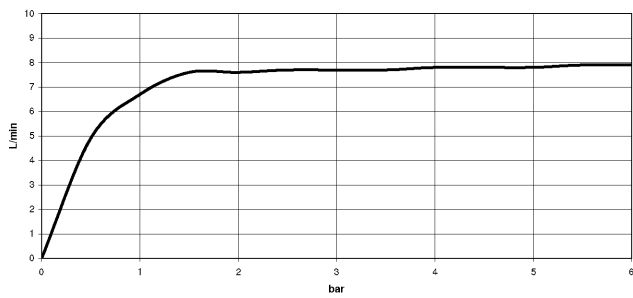

Flow rate chart

Certificates

LGA_38642.

WRAS_240102021.